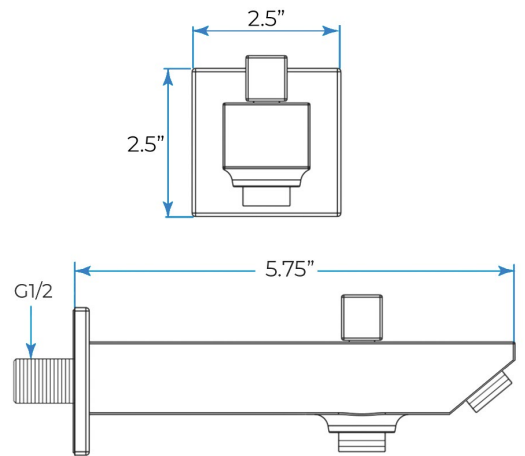

CHROME PHONE CONTROLLED LED THERMOSTATIC RECESSED CEILING MOUNT MUSICAL RAINFALL WATERFALL SHOWER SYSTEM WITH JETTED BODY SPRAYS AND ROUND HAND SHOWER SPECIFICATIONS

- Shower Panel /Hose Material: 304 Stainless Steel
- Shower Head Size: 900*300 mm
- Showerheads Install: Embedded Ceiling Mounted
- Concealed Mixer Install: Wall-Mounted
- LED Shower Head Functions: Rainfall, Waterfall, Mist, Water Column
- Water Pressure: 0.3 MPA
- Water Flow: 16L/min~28L/min
- Shower Accessories Material: Brass
- LED Light: Need to Connect Power
- LED Light Color: 64 Color
- Shower Hose Length: 1.5M
- AC: 100-265V 50/60Hz
- Music: Need Bluetooth

All dimensions and specifications are nominal and may vary. Use actual products for accuracy in critical situations.

Shower Mixer

Product shown is only for installation display purpose

Hand Shower

Flow Rate: 2.0 GPM / 7.6 LPM

Shower Mixer Connections

Spout

Body Jet

FEATURES

- Material: Brass
- Base Plate Height: 5-1/8"
- Base Plate Width: 5-1/8"
- Jet Surface Area: 3-1/8"
- Surface Depth: 1/4"
- Adjustment Angle: 5°
- Male NPT Connection: 1/2"
- Maximum Flow Rate: 2.5 GPM (9.5L/min) max @ 80 psi