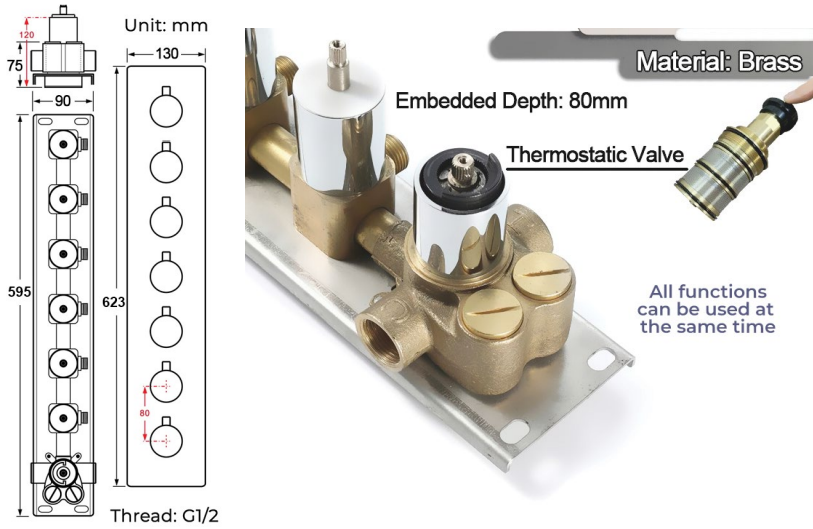

CHROME PHONE CONTROLLED LED THERMOSTATIC RECESSED CEILING MOUNT MUSICAL RAINFALL WATERFALL SHOWER SYSTEM WITH JETTED BODY SPRAYS AND ROUND HAND SHOWER SPECIFICATIONS

- Shower Panel /Hose Material: 304 Stainless Steel
- Shower Head Size: 900*300 mm
- Showerheads Install: Embedded Ceiling Mounted
- Concealed Mixer Install: Wall-Mounted
- LED Shower Head Functions: Rainfall, Waterfall, Mist, Water Column
- Water Pressure: 0.3 MPA
- Water Flow: 16L/min~28L/min
- Shower Accessories Material: Brass
- LED Light: Need to Connect Power
- LED Light Color: 64 Color
- Shower Hose Length: 1.5M
- AC: 100-265V 50/60Hz
- Music: Need Bluetooth

All dimensions and specifications are nominal and may vary. Use actual products for accuracy in critical situations.

Shower Mixer

Product shown is only for installation display purpose

Hand Shower

Flow Rate: 2.0 GPM / 7.6 LPM

Shower Mixer Connections

Spout

Body Jet

FEATURES

- Material: Brass
- Base Plate Height: 5-1/8"
- Base Plate Width: 5-1/8"
- Jet Surface Area: 3-1/8"
- Surface Depth: 1/4"
- Adjustment Angle: 5°
- Male NPT Connection: 1/2"
- Maximum Flow Rate: 2.5 GPM (9.5L/min) max @ 80 psi