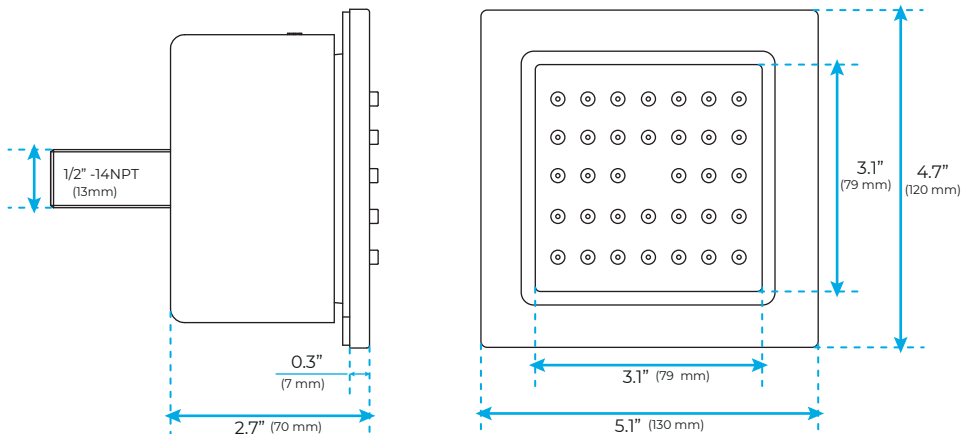

CHROME PHONE CONTROLLED LED THERMOSTATIC RECESSED CEILING MOUNT MUSICAL RAINFALL WATERFALL SHOWER SYSTEM WITH JETTED BODY SPRAYS AND ROUND HAND SHOWER SPECIFICATIONS

- Shower Panel /Hose Material: 304 Stainless Steel
- Shower Head Size: 900*300 mm
- Showerheads Install: Embedded Ceiling Mounted
- Concealed Mixer Install: Wall-Mounted
- LED Shower Head Functions: Rainfall, Waterfall, Mist, Water Column
- Water Pressure: 0.3 MPA
- Water Flow: 16L/min~28L/min
- Shower Accessories Material: Brass
- LED Light: Need to Connect Power
- LED Light Color: 64 Color
- Shower Hose Length: 1.5M
- AC: 100-265V 50/60Hz
- Music: Need Bluetooth

All dimensions and specifications are nominal and may vary. Use actual products for accuracy in critical situations.

Shower Mixer

Product shown is only for installation display purpose

Hand Shower

Flow Rate: 2.0 GPM / 7.6 LPM

Shower Mixer Connections

Spout

Body Jet

FEATURES

- Material: Brass
- Base Plate Height: 5-1/8"
- Base Plate Width: 5-1/8"
- Jet Surface Area: 3-1/8"
- Surface Depth: 1/4"
- Adjustment Angle: 5°
- Male NPT Connection: 1/2"
- Maximum Flow Rate: 2.5 GPM (9.5L/min) max @ 80 psi