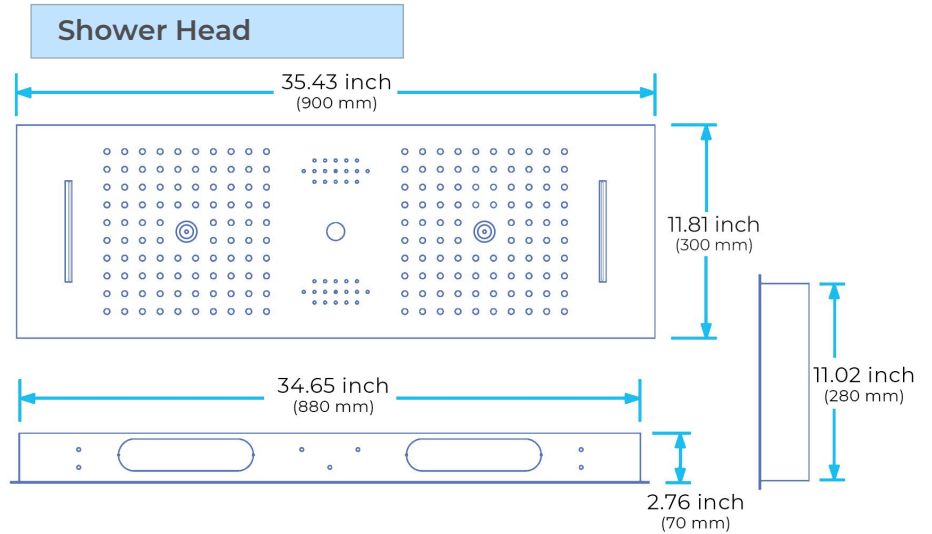

CHROME PHONE CONTROLLED LED THERMOSTATIC RECESSED CEILING MOUNT MUSICAL RAINFALL WATERFALL SHOWER SYSTEM WITH JETTED BODY SPRAYS AND ROUND HAND SHOWER SPECIFICATIONS

- Shower Panel /Hose Material: 304 Stainless Steel
- Shower Head Size: 900*300 mm
- Showerheads Install: Embedded Ceiling Mounted
- Concealed Mixer Install: Wall-Mounted
- LED Shower Head Functions: Rainfall, Waterfall, Mist, Water Column
- Water Pressure: 0.3 MPA
- Water Flow: 16L/min~28L/min
- Shower Accessories Material: Brass
- LED Light: Need to Connect Power
- LED Light Color: 64 Color
- Shower Hose Length: 1.5M
- AC: 100-265V 50/60Hz
- Music: Need Bluetooth

All dimensions and specifications are nominal and may vary. Use actual products for accuracy in critical situations.

Shower Mixer

Product shown is only for installation display purpose

Hand Shower

Flow Rate: 2.0 GPM / 7.6 LPM

Shower Mixer Connections

Spout

Body Jet

FEATURES

- Material: Brass
- Base Plate Height: 5-1/8"
- Base Plate Width: 5-1/8"
- Jet Surface Area: 3-1/8"
- Surface Depth: 1/4"
- Adjustment Angle: 5°
- Male NPT Connection: 1/2"
- Maximum Flow Rate: 2.5 GPM (9.5L/min) max @ 80 psi