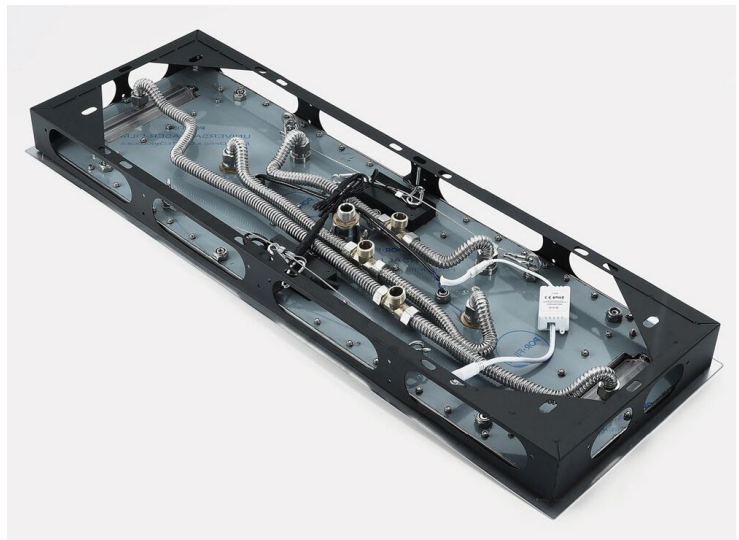

CHROME PHONE CONTROLLED LED THERMOSTATIC RECESSED CEILING MOUNT MUSICAL RAINFALL WATERFALL SHOWER SYSTEM WITH JETTED BODY SPRAYS AND ROUND HAND SHOWER SPECIFICATIONS

- Shower Panel /Hose Material: 304 Stainless Steel
- Shower Head Size: 900*300 mm
- Showerheads Install: Embedded Ceiling Mounted
- Concealed Mixer Install: Wall-Mounted
- LED Shower Head Functions: Rainfall, Waterfall, Mist, Water Column
- Water Pressure: 0.3 MPA
- Water Flow: 16L/min~28L/min
- Shower Accessories Material: Brass
- LED Light: Need to Connect Power
- LED Light Color: 64 Color
- Shower Hose Length: 1.5M
- AC: 100-265V 50/60Hz
- Music: Need Bluetooth

All dimensions and specifications are nominal and may vary. Use actual products for accuracy in critical situations.

Shower Mixer

Product shown is only for installation display purpose

Hand Shower

Flow Rate: 2.0 GPM / 7.6 LPM

Shower Mixer Connections

Spout

Body Jet

FEATURES

- Material: Brass
- Base Plate Height: 5-1/8"
- Base Plate Width: 5-1/8"
- Jet Surface Area: 3-1/8"
- Surface Depth: 1/4"
- Adjustment Angle: 5°
- Male NPT Connection: 1/2"
- Maximum Flow Rate: 2.5 GPM (9.5L/min) max @ 80 psi