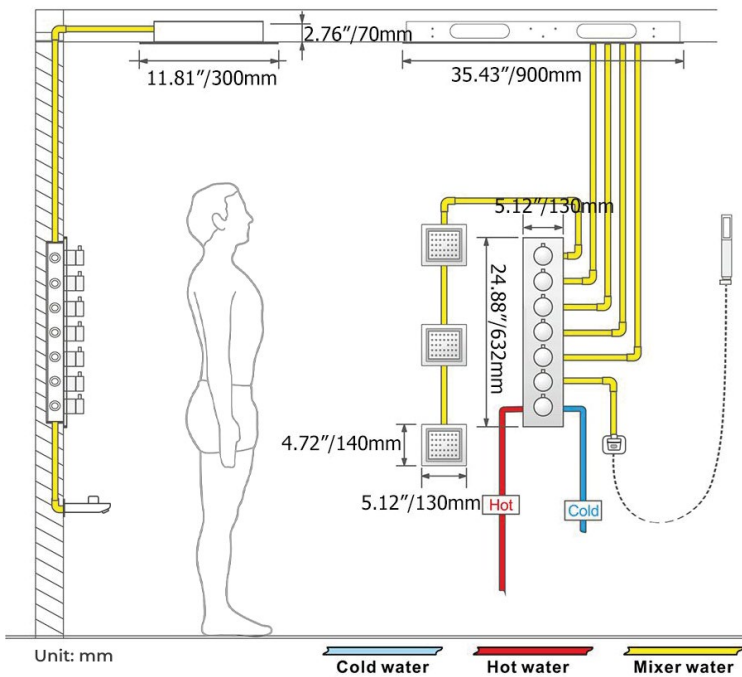

CHROME PHONE CONTROLLED LED THERMOSTATIC RECESSED CEILING MOUNT MUSICAL RAINFALL WATERFALL SHOWER SYSTEM WITH JETTED BODY SPRAYS AND ROUND HAND SHOWER SPECIFICATIONS

- Shower Panel /Hose Material: 304 Stainless Steel
- Shower Head Size: 900*300 mm
- Showerheads Install: Embedded Ceiling Mounted
- Concealed Mixer Install: Wall-Mounted
- LED Shower Head Functions: Rainfall, Waterfall, Mist, Water Column
- Water Pressure: 0.3 MPA
- Water Flow: 16L/min~28L/min
- Shower Accessories Material: Brass
- LED Light: Need to Connect Power
- LED Light Color: 64 Color
- Shower Hose Length: 1.5M
- AC: 100-265V 50/60Hz
- Music: Need Bluetooth

All dimensions and specifications are nominal and may vary. Use actual products for accuracy in critical situations.

Shower Mixer

Product shown is only for installation display purpose

Hand Shower

Flow Rate: 2.0 GPM / 7.6 LPM

Shower Mixer Connections

Spout

Body Jet

FEATURES

- Material: Brass
- Base Plate Height: 5-1/8"
- Base Plate Width: 5-1/8"
- Jet Surface Area: 3-1/8"
- Surface Depth: 1/4"
- Adjustment Angle: 5°
- Male NPT Connection: 1/2"
- Maximum Flow Rate: 2.5 GPM (9.5L/min) max @ 80 psi