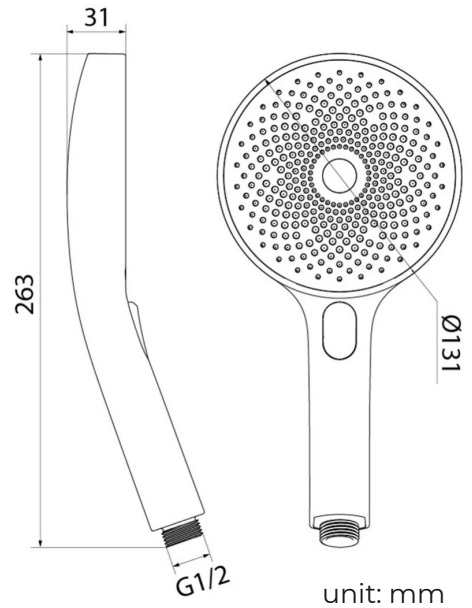

CHROME PHONE CONTROLLED LED THERMOSTATIC RECESSED CEILING MOUNT MUSICAL RAINFALL WATERFALL SHOWER SYSTEM WITH JETTED BODY SPRAYS AND ROUND HAND SHOWER SPECIFICATIONS

- Shower Panel /Hose Material: 304 Stainless Steel
- Shower Head Size: 900*300 mm
- Showerheads Install: Embedded Ceiling Mounted
- Concealed Mixer Install: Wall-Mounted
- LED Shower Head Functions: Rainfall, Waterfall, Mist, Water Column
- Water Pressure: 0.3 MPA
- Water Flow: 16L/min~28L/min
- Shower Accessories Material: Brass
- LED Light: Need to Connect Power
- LED Light Color: 64 Color
- Shower Hose Length: 1.5M
- AC: 100-265V 50/60Hz
- Music: Need Bluetooth

All dimensions and specifications are nominal and may vary. Use actual products for accuracy in critical situations.

Shower Mixer

Product shown is only for installation display purpose

Hand Shower

Flow Rate: 2.0 GPM / 7.6 LPM

Shower Mixer Connections

Spout

Body Jet

FEATURES

- Material: Brass
- Base Plate Height: 5-1/8"
- Base Plate Width: 5-1/8"
- Jet Surface Area: 3-1/8"
- Surface Depth: 1/4"
- Adjustment Angle: 5°
- Male NPT Connection: 1/2"
- Maximum Flow Rate: 2.5 GPM (9.5L/min) max @ 80 psi